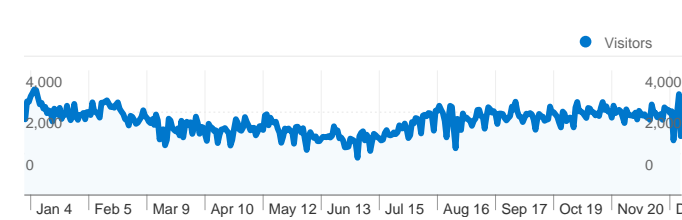

Site Usage

 **1,083,469** Visits

 **56.53%** Bounce Rate

 **4,456,184** Pageviews

 **00:04:37** Avg. Time on Site

 **4.11** Pages/Visit

 **51.57%** % New Visits

Visitors Overview

Visitors
573,784

Map Overlay

Traffic Sources Overview

- **Search Engines**
762,663.00 (70.39%)
- **Referring Sites**
208,229.00 (19.22%)
- **Direct Traffic**
112,576.00 (10.39%)
- **Other**
5 (> 0.00%)

Content Overview

1,083,473 visits came from 149 countries/territories

Site Usage

Country/Territory	Visits	Pages/Visit	Avg. Time on Site	% New Visits	Bounce Rate
Germany	954,335	4.15	00:04:39	51.16%	56.15%
Austria	62,112	4.53	00:05:00	47.89%	54.99%
Switzerland	34,858	3.21	00:03:20	60.66%	61.78%
United States	4,410	2.67	00:09:12	78.59%	74.85%
Netherlands	3,611	3.07	00:03:25	63.92%	64.03%
United Kingdom	2,959	4.02	00:03:53	58.97%	59.07%
France	2,382	3.79	00:04:08	50.71%	57.18%
Luxembourg	2,181	3.32	00:04:08	49.24%	60.75%
(not set)	1,976	4.33	00:04:34	42.51%	50.25%