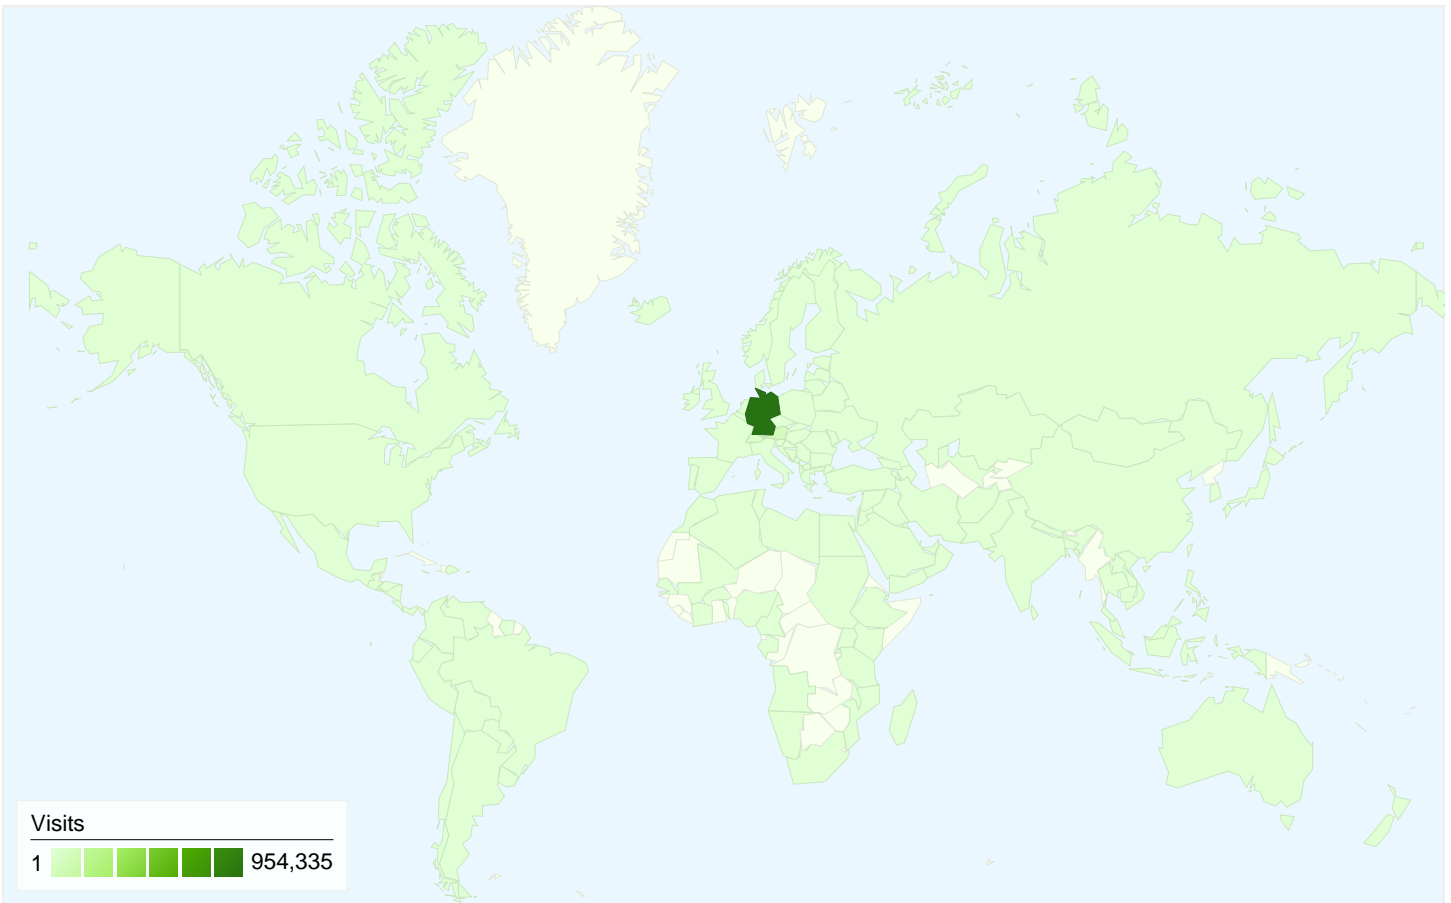

Visitors
573,784

Map Overlay

Traffic Sources Overview

- **Search Engines**
762,663.00 (70.39%)
- **Referring Sites**
208,229.00 (19.22%)
- **Direct Traffic**
112,576.00 (10.39%)
- **Other**
5 (> 0.00%)

Content Overview

 **573,780** Absolute Unique Visitors

 **4,456,166** Pageviews

 **4.11** Average Pageviews

 **00:04:37** Time on Site

 **56.53%** Bounce Rate

 **51.57%** New Visits

Technical Profile

Browser	Visits	% visits	Connection Speed	Visits	% visits
Firefox	581,855	53.70%	DSL	475,604	43.90%
Internet Explorer	341,721	31.54%	Unknown	275,002	25.38%
Opera	55,930	5.16%	Dialup	150,307	13.87%
Chrome	49,736	4.59%	Cable	138,804	12.81%
Safari	47,136	4.35%	T1	42,616	3.93%

1,083,473 visits came from 149 countries/territories

Site Usage

Country/Territory	Visits	Pages/Visit	Avg. Time on Site	% New Visits	Bounce Rate
Germany	954,335	4.15	00:04:39	51.16%	56.15%
Austria	62,112	4.53	00:05:00	47.89%	54.99%
Switzerland	34,858	3.21	00:03:20	60.66%	61.78%
United States	4,410	2.67	00:09:12	78.59%	74.85%
Netherlands	3,611	3.07	00:03:25	63.92%	64.03%
United Kingdom	2,959	4.02	00:03:53	58.97%	59.07%
France	2,382	3.79	00:04:08	50.71%	57.18%
Luxembourg	2,181	3.32	00:04:08	49.24%	60.75%
(not set)	1,976	4.33	00:04:34	42.51%	50.25%