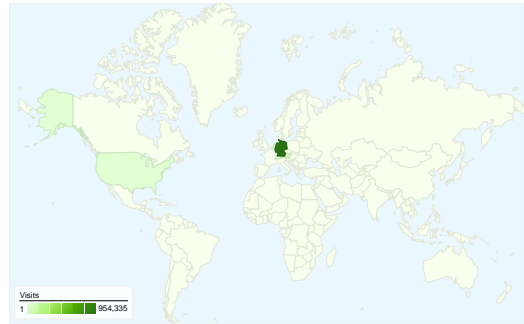

Site Usage

 **1,083,469** Visits

 **56.53%** Bounce Rate

 **4,456,184** Pageviews

 **00:04:37** Avg. Time on Site

 **4.11** Pages/Visit

 **51.57%** % New Visits

Visitors Overview

Visitors
573,784

Map Overlay

Traffic Sources Overview

- **Search Engines**
762,663.00 (70.39%)
- **Referring Sites**
208,229.00 (19.22%)
- **Direct Traffic**
112,576.00 (10.39%)
- **Other**
5 (> 0.00%)

Content Overview

1,083,473 visits came from 149 countries/territories

Site Usage

Country/Territory	Visits	Pages/Visit	Avg. Time on Site	% New Visits	Bounce Rate
Germany	954,335	4.15	00:04:39	51.16%	56.15%
Austria	62,112	4.53	00:05:00	47.89%	54.99%
Switzerland	34,858	3.21	00:03:20	60.66%	61.78%
United States	4,410	2.67	00:09:12	78.59%	74.85%
Netherlands	3,611	3.07	00:03:25	63.92%	64.03%
United Kingdom	2,959	4.02	00:03:53	58.97%	59.07%
France	2,382	3.79	00:04:08	50.71%	57.18%
Luxembourg	2,181	3.32	00:04:08	49.24%	60.75%
(not set)	1,976	4.33	00:04:34	42.51%	50.25%